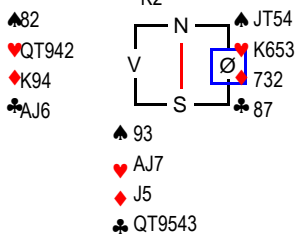

Kontraktverdi	Frekvens	NS	ØV
1370	1	117,0	-117,0
990	2	114,0	-114,0
690	2	109,9	-109,9
660	20	87,7	-87,7
650	48	19,2	-19,2
630	14	-43,4	43,4
620	1	-58,5	58,5
600	12	-71,6	71,6
200	1	-84,7	84,7
150	1	-86,7	86,7
-100	12	-99,8	99,8
-200	1	-113,0	113,0
-300	2	-116,0	116,0

♠ JT32 Mappenr: 30(62)
♥ 74 Rundenr: 21
♦ 84
♣ AK832