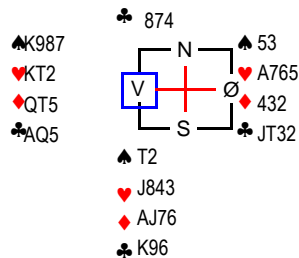

Kontraksverdi	Frekvens	NS	ØV
500	1	117,0	-117,0
200	6	110,0	-110,0
170	1	103,0	-103,0
150	4	98,0	-98,0
140	1	93,0	-93,0
120	8	84,0	-84,0
110	2	74,0	-74,0
100	21	51,0	-51,0
90	15	15,0	-15,0
80	4	-4,0	4,0
-70	1	-9,0	9,0
-80	1	-11,0	11,0
-90	12	-24,0	24,0
-100	27	-63,0	63,0
-120	5	-95,0	95,0
-160	1	-101,0	101,0
-200	8	-110,0	110,0