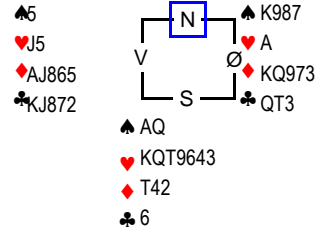

Kontraksverdi	Frekvens	NS	ØV
1210	2	116,0	-116,0
980	1	113,0	-113,0
890	1	111,0	-111,0
790	1	109,0	-109,0
750	3	105,0	-105,0
690	2	100,0	-100,0
650	14	84,0	-84,0
480	2	68,0	-68,0
470	1	65,0	-65,0
450	10	54,0	-54,0
300	4	40,0	-40,0
200	3	33,0	-33,0
170	1	29,0	-29,0
150	2	26,0	-26,0
140	2	22,0	-22,0
110	2	18,0	-18,0
100	9	7,0	-7,0
50	7	-9,0	9,0
-50	5,67	-21,7	21,7
-100	5	-32,3	32,3
-130	2	-39,3	39,3
-400	26,33	-41,5	41,5
-150	5	-46,3	46,3
-300	2	-53,3	53,3
-400	26,33	-81,7	81,7
-500	1	-109,0	109,0
-550	3	-113,0	113,0
-920	1	-117,0	117,0

♠ T98 Mappenr: 18(50)
♥ JT762 Rundenr: 17
♦ KT
♣ K72