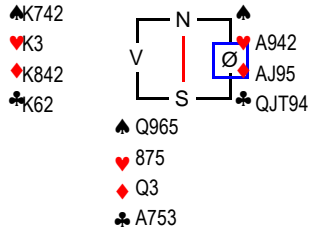

SPILLSTENSILER NM Mix Par 2010, 31. juli 2010

♠ AJT83 Mappenr: 29(29)
♥ QJT6 Rundenr: 10
♦ T76
♣ 8

Kontraksverdi	Frekvens	NS	ØV
870	1	117,0	-117,0
730	1	115,0	-115,0
670	4	110,0	-110,0
300	1	105,0	-105,0
200	16	88,0	-88,0
140	2	70,0	-70,0
110	1	67,0	-67,0
100	19	47,0	-47,0
-100	1	27,0	-27,0
-120	1	25,0	-25,0
-130	15	9,0	-9,0
-150	6	-12,0	12,0
-170	4	-22,0	22,0
-180	5	-31,0	31,0
-200	1	-37,0	37,0
-210	2	-40,0	40,0
-300	1	-43,0	43,0
-500	2	-46,0	46,0
-600	12	-60,0	60,0
-620	1	-73,0	73,0
-630	14	-88,0	88,0
-660	5	-107,0	107,0
-800	1	-113,0	113,0
-910	1	-115,0	115,0
-1370	1	-117,0	117,0

♠ A9654 Mappenr: 30(30)
♥ 5 Rundenr: 10
♦ AKJ52
♣ K6