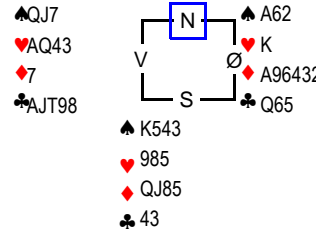

Kontraksverdi	Frekvens	NS	ØV
50	3	115,0	-115,0
-130	1	111,0	-111,0
-150	2	108,0	-108,0
-180	2	104,0	-104,0
-400	9	93,0	-93,0
-430	93	-9,0	9,0
-460	7	-109,0	109,0
-920	1	-117,0	117,0