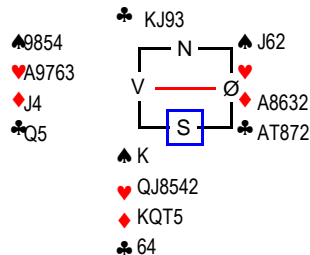

Kontraksverdi	Frekvens	NS	ØV
1400	1	117,0	-117,0
1100	1	115,0	-115,0
800	9	105,0	-105,0
590	2	94,0	-94,0
570	1	91,0	-91,0
530	1	89,0	-89,0
500	4	84,0	-84,0
470	1	79,0	-79,0
460	1	77,0	-77,0
430	6	70,0	-70,0
420	8	56,0	-56,0
400	8	40,0	-40,0
300	1	31,0	-31,0
170	6	24,0	-24,0
140	4	14,0	-14,0
110	1	9,0	-9,0
-50	51	-43,0	43,0
-100	10	-104,0	104,0
-150	1	-115,0	115,0
-300	1	-117,0	117,0

♠ AQJ64 Mappenr: 4(4)
♥ Q9 Rundenr: 2
♦ K98