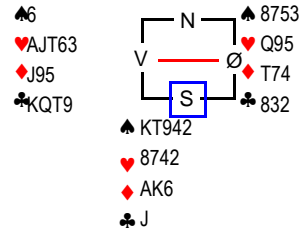

Kontraksverdi	Frekvens	NS	ØV
480	29	89,0	-89,0
460	1	59,0	-59,0
450	43	15,0	-15,0
430	1	-29,0	29,0
420	15	-45,0	45,0
300	1	-61,0	61,0
230	6	-68,0	68,0
210	1	-75,0	75,0
200	9	-85,0	85,0
170	5	-99,0	99,0
150	1	-105,0	105,0
140	1	-107,0	107,0
90	1	-109,0	109,0
-50	4	-114,0	114,0