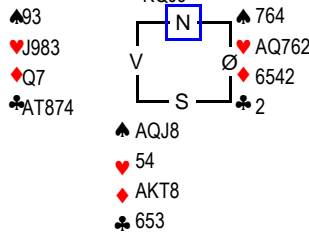

Kontraksverdi	Frekvens	NS	ØV
450	3	115,0	-115,0
420	27	85,0	-85,0
400	2	56,0	-56,0
140	1	53,0	-53,0
-50	70	-18,0	18,0
-100	14	-102,0	102,0
-150	1	-117,0	117,0

♠ JT6432 Mappenr: 17(49)
♥ 872 Rundenr: 17
♦
♣ A954