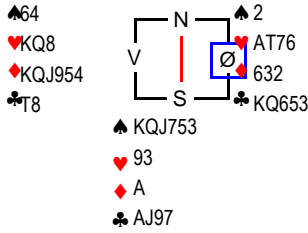

SPILLSTENSILER NM Mix Par 2010, 31. juli 2010

♠ AT98 Mappenr: 27(59)
♥ J542 Rundenr: 20
♦ T87
♣ 42

Kontraktverdi	Frekvens	NS	ØV
690	1	117,0	-117,0
630	5	111,0	-111,0
590	5	101,0	-101,0
500	1	95,0	-95,0
450	5	89,0	-89,0
420	50	34,0	-34,0
300	3	-19,0	19,0
170	9	-31,0	31,0
100	13	-53,0	53,0
50	11	-77,0	77,0
-50	5	-93,0	93,0
-100	2	-100,0	100,0
-130	7	-109,0	109,0
-550	1	-117,0	117,0

♠ T932 Mappenr: 28(60)
♥ 93 Rundenr: 20
♦ AKT72
♣ 65