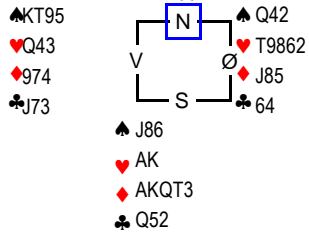

Kontraksverdi	Frekvens	NS	ØV
2220	2	116,0	-116,0
1470	33	81,0	-81,0
1440	3	45,0	-45,0
1390	8	34,0	-34,0
720	46	-20,0	20,0
690	21	-87,0	87,0
660	3	-111,0	111,0
640	2	-116,0	116,0

♠ KT52 Mappenr: 16(48)
♥ KT Rundenr: 16
♦ J93
♣ KQJ9