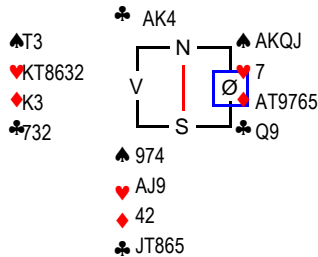

Kontraksverdi	Frekvens	NS	ØV
150	2	116,0	-116,0
100	10	104,0	-104,0
50	25	69,0	-69,0
-110	48	-4,0	4,0
-130	11	-63,0	63,0
-140	19	-93,0	93,0
-150	1	-113,0	113,0
-200	1	-115,0	115,0
-430	1	-117,0	117,0

♠ AQT73 Mappenr: 3(3)
♥ KT Rundenr: 1
♦ 97