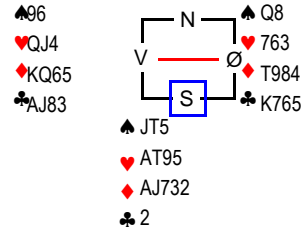

Kontraksverdi	Frekvens	NS	ØV
1400	1	117,0	-117,0
990	1	115,0	-115,0
680	28	86,0	-86,0
650	57	1,0	-1,0
620	11	-67,0	67,0
500	1	-79,0	79,0
200	11	-91,0	91,0
170	4	-106,0	106,0
140	1	-111,0	111,0
-100	1	-113,0	113,0
-300	1	-115,0	115,0
-400	1	-117,0	117,0

♠ AQJ Mappenr: 32(32)
♥ K Rundenr: 11
♦ Q832
♣ A7654