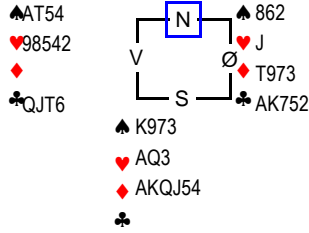

SPILLSTENSILER NM Mix Par 2010, 31. juli 2010

♠ QJ Mappenr: 14(46)
♥ KT76 Rundenr: 16
♦ 862
♣ 9843

Kontraksverdi	Frekvens	NS	ØV
2300	1	117,0	-117,0
920	6	110,0	-110,0
650	2	102,0	-102,0
500	2	98,0	-98,0
460	1	95,0	-95,0
450	1	93,0	-93,0
430	4	88,0	-88,0
420	23	61,0	-61,0
400	1	37,0	-37,0
300	1	35,0	-35,0
250	1	33,0	-33,0
200	1	31,0	-31,0
170	13	17,0	-17,0
150	3	1,0	-1,0
100	1	-3,0	3,0
-50	25	-29,0	29,0
-100	23	-77,0	77,0
-150	5	-105,0	105,0
-500	1	-111,0	111,0
-510	1	-113,0	113,0
-800	1	-115,0	115,0
-1100	1	-117,0	117,0

♠ A73 Mappenr: 15(47)
♥ J75 Rundenr: 16
♦ 62
♣ AKT98