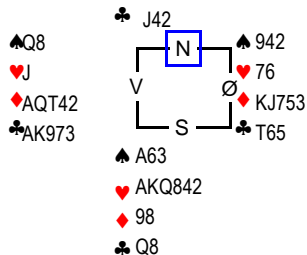

SPILLSTENSILER NM Mix Par 2010, 31. juli 2010

♠ KJT75 Mappenr: 1(1)
♥ T953 Rundenr: 1
♦ 6

Kontraksverdi	Frekvens	NS	ØV
650	1	117,0	-117,0
630	1	115,0	-115,0
500	2	112,0	-112,0
480	1	109,0	-109,0
450	3	105,0	-105,0
420	9	93,0	-93,0
300	17	67,0	-67,0
230	1	49,0	-49,0
200	6	42,0	-42,0
170	5	31,0	-31,0
150	1	25,0	-25,0
100	37	-13,0	13,0
50	6	-56,0	56,0
-50	10	-72,0	72,0
-100	17	-99,0	99,0
-130	1	-117,0	117,0