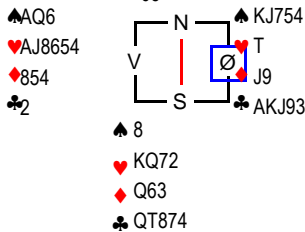

Kontraktverdi	Frekvens	NS	ØV
200	1	117,0	-117,0
150	6	110,0	-110,0
100	25	79,0	-79,0
50	42	12,0	-12,0
-200	1	-31,0	31,0
-400	9	-41,0	41,0
-420	28	-78,0	78,0
-430	2	-108,0	108,0
-450	2	-112,0	112,0
-460	2	-116,0	116,0

♠ AKQ76 Mappenr: 29(61)
♥ 8 Rundenr: 21
♦ AQT86
♣ K2