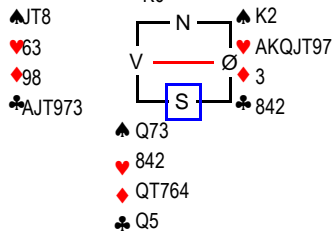

Kontraksverdi	Frekvens	NS	ØV
420	18	100,0	-100,0
300	1	81,0	-81,0
170	4	76,0	-76,0
150	3	69,0	-69,0
130	3	63,0	-63,0
100	15	45,0	-45,0
50	1	29,0	-29,0
-50	24	4,0	-4,0
-100	1	-21,0	21,0
-170	7	-29,0	29,0
-200	1	-37,0	37,0
-420	26	-64,0	64,0
-430	1	-91,0	91,0
-450	3	-95,0	95,0
-590	7	-105,0	105,0
-630	2	-114,0	114,0
-690	1	-117,0	117,0

♠ AK7432 Mappenr: 31(31)
♥ K82 Rundenr: 11
♦
♣ QT94