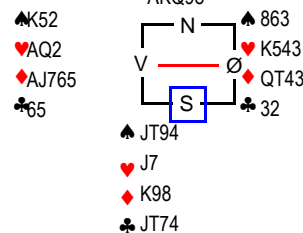

♠ K753 Mappenr: 28(28)
♥ AQ4 Rundenr: 14
♦ Q43
♣ AJ7

Kontraksverdi	Frekvens	NS	ØV
870	1	21,0	-21,0
600	1	19,0	-19,0
170	1	17,0	-17,0
140	16	0,0	0,0
110	1	-17,0	17,0
50	1	-19,0	19,0
-100	1	-21,0	21,0

♠ 4 Mappenr: 29(29)
♥ AT96 Rundenr: 15
♦ QT8
♣ A9652

Kontraksverdi	Frekvens	NS	ØV
690	1	21,0	-21,0
660	2	18,0	-18,0
630	8	8,0	-8,0
600	5	-5,0	5,0
240	1	-11,0	11,0
210	1	-13,0	13,0
180	1	-15,0	15,0
150	1	-17,0	17,0
120	1	-19,0	19,0
-200	1	-21,0	21,0

♠ AQ7 Mappenr: 30(30)
♥ T986 Rundenr: 15
♦ 2
♣ AKQ98