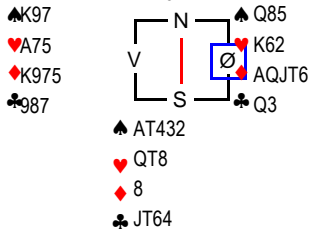

Kontraksverdi	Frekvens	NS	ØV
100	3	19,0	-19,0
-90	1	15,0	-15,0
-100	1	13,0	-13,0
-120	8	4,0	-4,0
-150	2	-6,0	6,0
-380	1	-9,0	9,0
-600	6	-16,0	16,0

♠ A42 Mappenr: 21(21)
♥ K8 Rundenr: 11
♦ AKQJ5
♣ A84