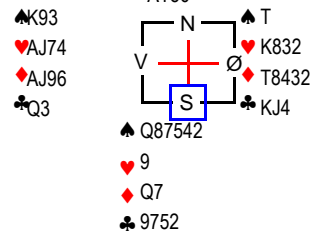

Kontraksverdi	Frekvens	NS	ØV
200	2	20,0	-20,0
140	1	17,0	-17,0
110	1	15,0	-15,0
100	3	11,0	-11,0
-100	2	6,0	-6,0
-110	1	3,0	-3,0
-120	6	-4,0	4,0
-130	1	-11,0	11,0
-150	3	-15,0	15,0
-180	1	-19,0	19,0
-750	1	-21,0	21,0

♠ 84   Mappenr: 8(72)
♥ AKT9   Rundenr: 36
♦ AKQ9
♣ J97