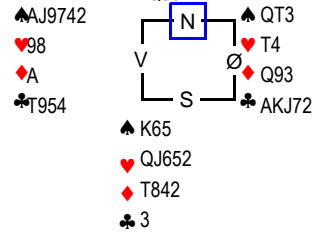

Kontraksverdi	Frekvens	NS	ØV
620	1	21,0	-21,0
140	1	19,0	-19,0
100	1	17,0	-17,0
-100	2	14,0	-14,0
-130	1	11,0	-11,0
-170	6	4,0	-4,0
-200	1	-3,0	3,0
-620	7	-11,0	11,0
-650	1	-19,0	19,0
-680	1	-21,0	21,0