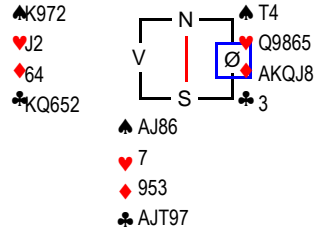

Kontraksverdi	Frekvens	NS	ØV
500	1	21,0	-21,0
300	2	18,0	-18,0
150	1	15,0	-15,0
100	3	11,0	-11,0
50	6	2,0	-2,0
-110	5	-9,0	9,0
-140	1	-15,0	15,0
-200	1	-17,0	17,0
-300	1	-19,0	19,0
-470	1	-21,0	21,0

♠ AT52 Mappenr: 3(35)
♥ K7 Rundenr: 18
♦ Q3
♣ Q6543