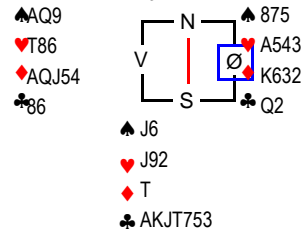

Kontraksverdi	Frekvens	NS	ØV
200	2	20,0	-20,0
130	14	4,0	-4,0
100	3	-13,0	13,0
-90	1	-17,0	17,0
-110	1	-19,0	19,0
-200	1	-21,0	21,0

♠ JT985 Mappenr: 27(59)
♥ JT432 Rundenr: 30
♦ QT
♣ 7