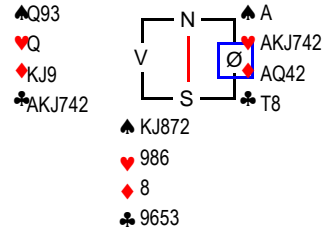

Kontraksverdi	Frekvens	NS	ØV
100	1	21,0	-21,0
-170	1	19,0	-19,0
-710	1	17,0	-17,0
-720	1	15,0	-15,0
-1370	3	11,0	-11,0
-1460	5	3,0	-3,0
-1470	9	-11,0	11,0
-2220	1	-21,0	21,0

♠ T872 Mappenr: 23(23)
♥ K98 Rundenr: 12
♦ AQ
♣ KT82