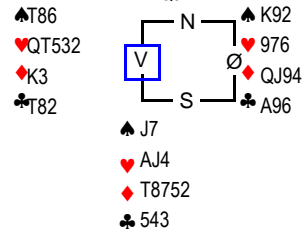

Kontraksverdi	Frekvens	NS	ØV
460	11	11,0	-11,0
430	4	-4,0	4,0
420	1	-9,0	9,0
400	1	-11,0	11,0
180	1	-13,0	13,0
170	3	-17,0	17,0
140	1	-21,0	21,0

♠ T653 Mappenr: 9(41)
♥ 642 Rundenr: 21
♦ A643
♣ Q7