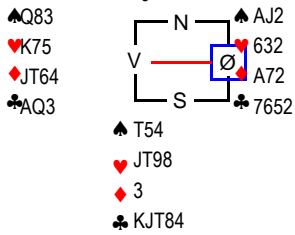

Kontraksverdi	Frekvens	NS	ØV
500	1	21,0	-21,0
140	2	18,0	-18,0
120	1	15,0	-15,0
110	2	12,0	-12,0
100	4	6,0	-6,0
90	2	0,0	0,0
-50	7	-9,0	9,0
-90	2	-18,0	18,0
-100	1	-21,0	21,0

♠ Q5 Mappenr: 7(39)
♥ T732 Rundenr: 20
♦ A865
♣ Q93