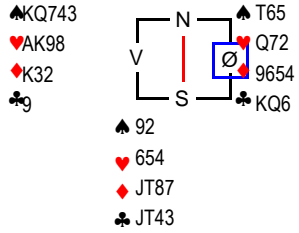

SPILLSTENSILER NM Damer, 03. august 2010

♠ AJ8 Mappenr: 25(25)
♥ JT3 Rundenr: 13
♦ AQ
♣ A8752

Kontraksverdi	Frekvens	NS	ØV
300	2	20,0	-20,0
100	3	15,0	-15,0
90	1	11,0	-11,0
-100	2	8,0	-8,0
-110	4	2,0	-2,0
-140	8	-10,0	10,0
-170	2	-20,0	20,0

♠ 86 Mappenr: 26(26)
♥ Q6 Rundenr: 13
♦ AQ98
♣ J9752