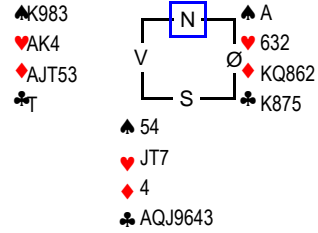

Kontraksverdi	Frekvens	NS	ØV
-200	6	16,0	-16,0
-400	2	8,0	-8,0
-420	1	5,0	-5,0
-500	5	-1,0	1,0
-800	2	-8,0	8,0
-920	6	-16,0	16,0

♠ Q543 Mappenr: 19(83)
♥ 2 Runden: 42
♦ QJT8
♣ A985