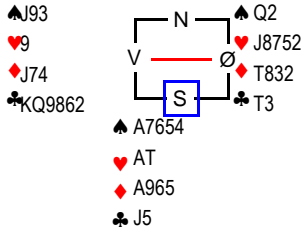

SPILLSTENSILER NM Damer, 03. august 2010

♠ KT8 Mappenr: 31(31)
♥ KQ643 Rundenr: 16
♦ KQ
♣ A74

Kontraksverdi	Frekvens	NS	ØV
1430	5	17,0	-17,0
710	1	11,0	-11,0
680	7	3,0	-3,0
650	1	-5,0	5,0
600	1	-7,0	7,0
-100	5	-13,0	13,0
-200	1	-19,0	19,0
-400	1	-21,0	21,0

♠ 876542 Mappenr: 32(32)
♥ A9754 Rundenr: 16
♦ Q5
♣