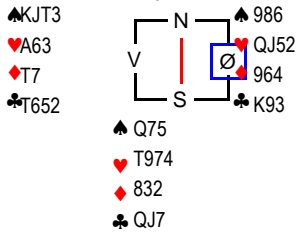

Kontraksverdi	Frekvens	NS	ØV
630	1	21,0	-21,0
600	14	6,0	-6,0
-100	6	-14,0	14,0
-200	1	-21,0	21,0

♠ T654 Mappenr: 22(22)
♥ T53 Rundenr: 11
♦ T7653
♣ Q