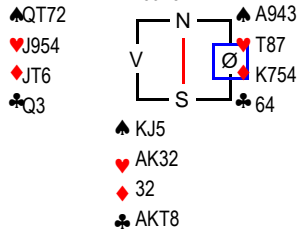

♠ AJ8 Mappenr: 25(25)
♥ JT3 Rundenr: 13
♦ AQ
♣ A8752

Kontraksverdi	Frekvens	NS	ØV
300	2	20,0	-20,0
100	3	15,0	-15,0
90	1	11,0	-11,0
-100	2	8,0	-8,0
-110	4	2,0	-2,0
-140	8	-10,0	10,0
-170	2	-20,0	20,0

♠ 86 Mappenr: 26(26)
♥ Q6 Rundenr: 13
♦ AQ98
♣ J9752