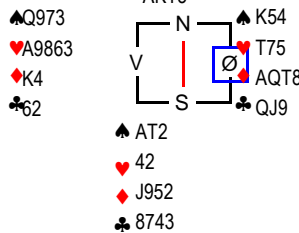

Kontraksverdi	Frekvens	NS	ØV
90	2	20,0	-20,0
50	9	9,0	-9,0
-50	1	-1,0	1,0
-100	2	-4,0	4,0
-110	5	-11,0	11,0
-120	1	-17,0	17,0
-140	1	-19,0	19,0
-300	1	-21,0	21,0

♠ K753 Mappenr: 28(28)
♥ AQ4 Rundenr: 14
♦ Q43
♣ AJ7