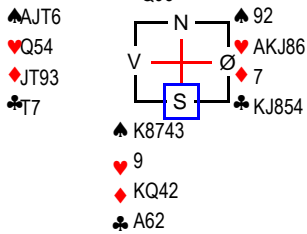

Kontraksverdi	Frekvens	NS	ØV
200	1	21,0	-21,0
-100	4	16,0	-16,0
-110	3	9,0	-9,0
-140	4	2,0	-2,0
-170	8	-10,0	10,0
-620	1	-19,0	19,0
-730	1	-21,0	21,0

♠ AQ543 Mappenr: 8(40)
♥ K8 Rundenr: 20
♦ A6
♣ KQJ7