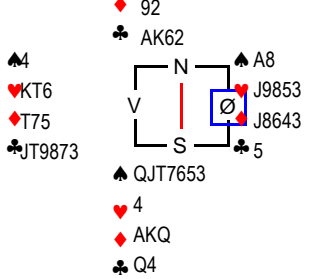

Kontraksverdi	Frekvens	NS	ØV
980	13	9,0	-9,0
500	1	-5,0	5,0
490	1	-7,0	7,0
480	5	-13,0	13,0
-50	1	-19,0	19,0
-100	1	-21,0	21,0

♠ AK875 Mappenr: 25(57)
♥ AQ8 Rundenr: 29
♦ A
♣ AJ85