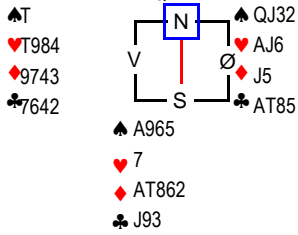

SPILLSTENSILER NM Damer, 03. august 2010

♠ K874 Mappenr: 5(37)
♥ KQ532 Rundenr: 19
♦ KQ
♣ KQ

Kontraksverdi	Frekvens	NS	ØV
790	1	21,0	-21,0
660	1	19,0	-19,0
630	3	15,0	-15,0
620	5	7,0	-7,0
600	2	0,0	0,0
500	1	-3,0	3,0
180	2	-6,0	6,0
170	1	-9,0	9,0
100	1	-11,0	11,0
-100	3	-15,0	15,0
-200	1	-19,0	19,0
-300	1	-21,0	21,0

♠ K976 Mappenr: 6(38)
♥ AQ4 Rundenr: 19
♦ KQ985
♣ 9