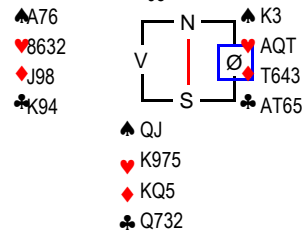

Kontraksverdi	Frekvens	NS	ØV
140	3	19,0	-19,0
110	13	3,0	-3,0
100	2	-12,0	12,0
50	2	-16,0	16,0
-80	1	-19,0	19,0
-110	1	-21,0	21,0