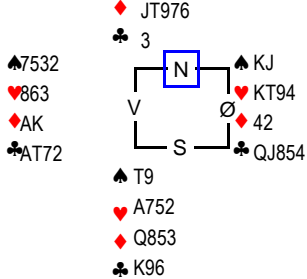

Kontraksverdi	Frekvens	NS	ØV
470	1	21,0	-21,0
130	1	19,0	-19,0
110	7	11,0	-11,0
-50	2	-10,0	10,0
-110	1	-13,0	13,0
-150	2	-16,0	16,0
-250	1	-19,0	19,0
-550	1	-21,0	21,0

♠ QJT762 Mappenr: 18(82)
♥ Q985 Runden: 41
♦ 97
♣ 2