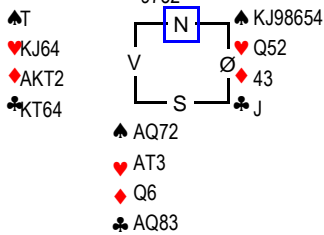

Kontraksverdi	Frekvens	NS	ØV
100	6	16,0	-16,0
-100	1	9,0	-9,0
-140	2	6,0	-6,0
-150	6	-2,0	2,0
-500	2	-10,0	10,0
-530	2	-14,0	14,0
-800	2	-18,0	18,0
-1100	1	-21,0	21,0

♠ Q53 Mappenr: 2(34)
♥ AKT43 Rundenr: 17
♦ T72
♣ 84