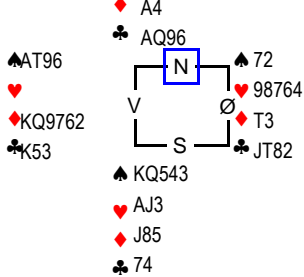

Kontraksverdi	Frekvens	NS	ØV
590	2	20,0	-20,0
430	1	17,0	-17,0
420	5	11,0	-11,0
400	1	5,0	-5,0
180	1	3,0	-3,0
110	1	1,0	-1,0
-50	6	-6,0	6,0
-100	4	-16,0	16,0
-150	1	-21,0	21,0

♠ AQ864 Mappenr: 17(81)
♥ QJ Runden: 41
♦ JT976
♣ 3