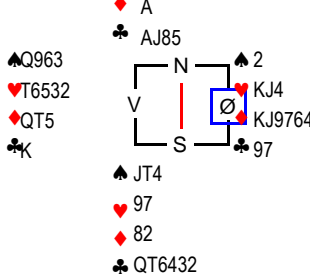

Kontraksverdi	Frekvens	NS	ØV
940	2	20,0	-20,0
520	1	17,0	-17,0
480	4	12,0	-12,0
450	8	0,0	0,0
430	1	-9,0	9,0
420	4	-14,0	14,0
190	1	-19,0	19,0
170	1	-21,0	21,0

♠ KT432 Mappenr: 26(58)
♥ KQ7 Rundenr: 29
♦ 987
♣ 94