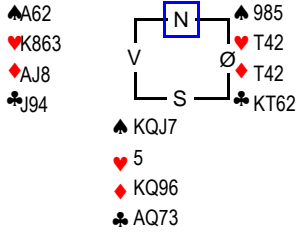

SPILLSTENSILER NM Damer, 03. august 2010

♠ T43 Mappenr: 19(19)
♥ AQJ97 Rundenr: 10
♦ 753
♣ 85

Kontraksverdi	Frekvens	NS	ØV
460	1	21,0	-21,0
400	6	14,0	-14,0
170	2	6,0	-6,0
150	3	1,0	-1,0
140	3	-5,0	5,0
120	3	-11,0	11,0
-50	4	-18,0	18,0

♠ J6 Mappenr: 20(20)
♥ J943 Rundenr: 10
♦ 432
♣ AK52