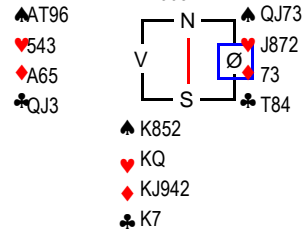

Kontraksverdi	Frekvens	NS	ØV
660	4	18,0	-18,0
630	11	3,0	-3,0
600	5	-13,0	13,0
150	1	-19,0	19,0
-100	1	-21,0	21,0

♠ J86 Mappenr: 27(27)
♥ KQJ Rundenr: 14
♦ 763
♣ AKT5

Kontraksverdi	Frekvens	NS	ØV
90	2	20,0	-20,0
50	9	9,0	-9,0
-50	1	-1,0	1,0
-100	2	-4,0	4,0
-110	5	-11,0	11,0
-120	1	-17,0	17,0
-140	1	-19,0	19,0
-300	1	-21,0	21,0

♠ K753 Mappenr: 28(28)
♥ AQ4 Rundenr: 14
♦ Q43
♣ AJ7

Kontraksverdi	Frekvens	NS	ØV
870	1	21,0	-21,0
600	1	19,0	-19,0
170	1	17,0	-17,0
140	16	0,0	0,0
110	1	-17,0	17,0
50	1	-19,0	19,0
-100	1	-21,0	21,0

♠ 4 Mappenr: 29(29)
♥ AT96 Rundenr: 15
♦ QT8
♣ A9652