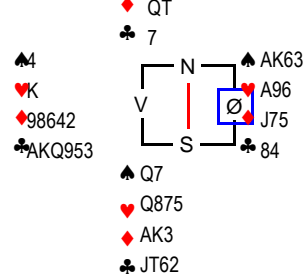

Kontraksverdi	Frekvens	NS	ØV
200	1	21,0	-21,0
140	2	18,0	-18,0
110	1	15,0	-15,0
100	5	9,0	-9,0
50	2	2,0	-2,0
-50	2	-2,0	2,0
-100	3	-7,0	7,0
-110	3	-13,0	13,0
-300	1	-17,0	17,0
-400	1	-19,0	19,0
-430	1	-21,0	21,0

♠ QT2 Mappenr: 28(60)
♥ AKT632 Rundenr: 30
♦ K32
♣ J