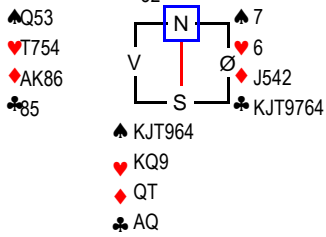

Kontraksverdi	Frekvens	NS	ØV
850	1	21,0	-21,0
710	4	16,0	-16,0
680	2	10,0	-10,0
650	5	3,0	-3,0
620	8	-10,0	10,0
300	1	-19,0	19,0
-100	1	-21,0	21,0

♠ JT63   Mappenr: 6(70)
♥ AJ32   Rundenr: 35
♦ K9
♣ A75