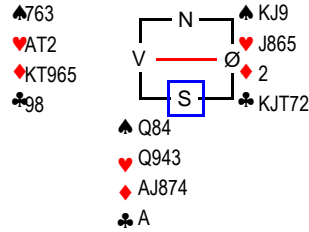

Kontraksverdi	Frekvens	NS	ØV
200	1	21,0	-21,0
180	1	19,0	-19,0
140	2	16,0	-16,0
120	2	12,0	-12,0
110	1	9,0	-9,0
100	1	7,0	-7,0
90	1	5,0	-5,0
-50	7	-3,0	3,0
-100	6	-16,0	16,0

♠ K7654 Mappenr: 4(36)
♥ 9853 Rundenr: 18
♣ KT83