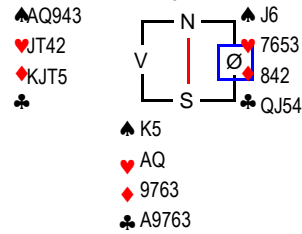

Kontraksverdi	Frekvens	NS	ØV
630	3	19,0	-19,0
600	5	11,0	-11,0
300	1	5,0	-5,0
200	1	3,0	-3,0
180	2	0,0	0,0
150	5	-7,0	7,0
130	2	-14,0	14,0
-100	2	-18,0	18,0
-300	1	-21,0	21,0

♠ T98542 Mappenr: 24(24)
♥ J4 Rundenr: 12
♦ A72
♣ J8