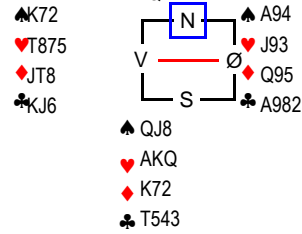

Kontraksverdi	Frekvens	NS	ØV
120	1	21,0	-21,0
90	16	4,0	-4,0
-50	2	-14,0	14,0
-100	3	-19,0	19,0

♠ 8 Mappenr: 10(42)
♥ AK73 Rundenr: 21
♦ KJ765
♣ Q86