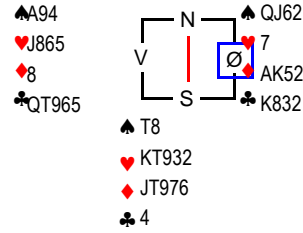

Kontraksverdi	Frekvens	NS	ØV
870	1	21,0	-21,0
600	1	19,0	-19,0
170	1	17,0	-17,0
140	16	0,0	0,0
110	1	-17,0	17,0
50	1	-19,0	19,0
-100	1	-21,0	21,0

♠ 4 Mappenr: 29(29)
♥ AT96 Rundenr: 15
♦ QT8
♣ A9652