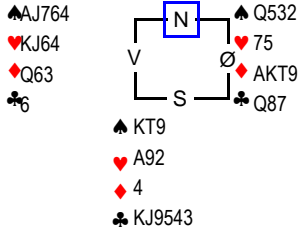

SPILLSTENSILER NM Damer, 03. august 2010

♠ 8 Mappenr: 15(79)
♥ QT83 Runden: 40
♦ J8752
♣ AT2

Kontraksverdi	Frekvens	NS	ØV
110	1	21,0	-21,0
50	2	18,0	-18,0
-100	1	15,0	-15,0
-140	2	12,0	-12,0
-170	4	6,0	-6,0
-200	2	0,0	0,0
-420	9	-11,0	11,0
-590	1	-21,0	21,0

♠ J8 Mappenr: 16(80)
♥ KQT52 Runden: 40
♦ A4
♣ AQ96