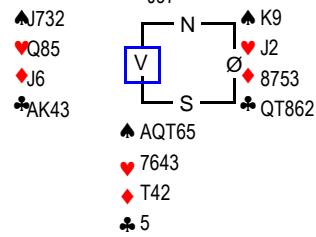

Kontraksverdi	Frekvens	NS	ØV
800	1	21,0	-21,0
450	1	19,0	-19,0
420	1	17,0	-17,0
230	2	14,0	-14,0
170	2	10,0	-10,0
140	8	0,0	0,0
130	1	-9,0	9,0
110	4	-14,0	14,0
-50	2	-20,0	20,0