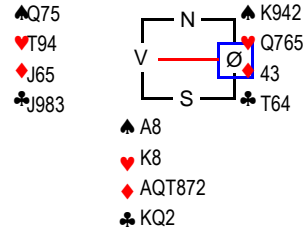

Kontraksverdi	Frekvens	NS	ØV
1020	3	19,0	-19,0
990	7	9,0	-9,0
920	3	-1,0	1,0
520	1	-5,0	5,0
490	8	-14,0	14,0

♠ AJ6   Mappenr: 7(71)
♥ QT65   Rundenr: 36
♦ K5
♣ AT86