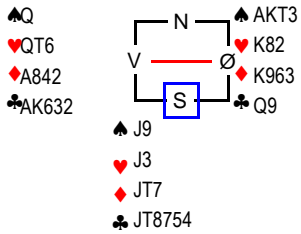

Kontraksverdi	Frekvens	NS	ØV
300	1	21,0	-21,0
200	2	18,0	-18,0
-500	1	15,0	-15,0
-630	4	10,0	-10,0
-660	9	-3,0	3,0
-690	3	-15,0	15,0
-800	1	-19,0	19,0
-1400	1	-21,0	21,0

♠ 3 Mappenr: 1(33)
♥ 987 Rundenr: 17
♦ J9875
♣ 9752