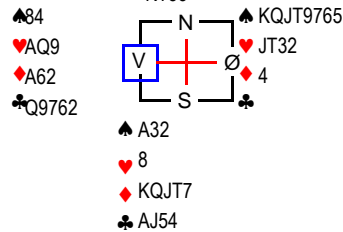

Kontraksverdi	Frekvens	NS	ØV
950	1	21,0	-21,0
600	1	19,0	-19,0
200	1	17,0	-17,0
130	1	15,0	-15,0
-620	2	12,0	-12,0
-650	13	-3,0	3,0
-850	2	-18,0	18,0
-990	1	-21,0	21,0