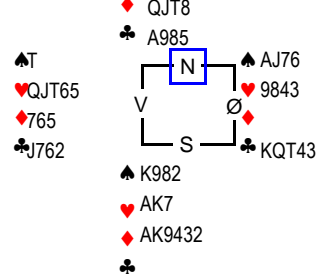

Kontraksverdi	Frekvens	NS	ØV
1100	1	21,0	-21,0
920	1	19,0	-19,0
630	1	17,0	-17,0
450	1	15,0	-15,0
420	2	12,0	-12,0
-50	13	-3,0	3,0
-100	3	-19,0	19,0

♠ AK83 Mappenr: 20(84)
♥ 2 Runden: 42
♦ K63
♣ K9852