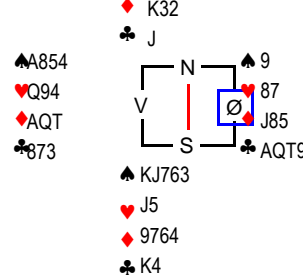

Kontraksverdi	Frekvens	NS	ØV
300	1	21,0	-21,0
150	1	19,0	-19,0
140	2	16,0	-16,0
100	7	7,0	-7,0
50	3	-3,0	3,0
-110	5	-11,0	11,0
-200	1	-17,0	17,0
-300	1	-19,0	19,0
-400	1	-21,0	21,0