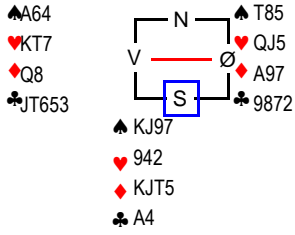

SPILLSTENSILER NM Damer, 03. august 2010

♠ Q32   Mappenr: 3(67)
♥ A863   Rundenr: 34
♦ 6432
♣ KQ

Kontraksverdi	Frekvens	NS	ØV
500	1	21,0	-21,0
110	1	19,0	-19,0
90	4	14,0	-14,0
-50	5	5,0	-5,0
-100	10	-10,0	10,0
-150	1	-21,0	21,0

♠ T76   Mappenr: 4(68)
♥ T53   Rundenr: 34
♦ Q952
♣ Q84