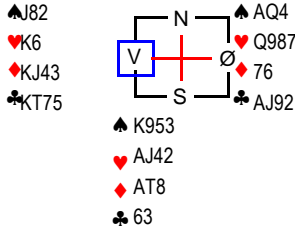

Kontraksverdi	Frekvens	NS	ØV
200	3	19,0	-19,0
100	5	11,0	-11,0
-90	4	2,0	-2,0
-110	2	-4,0	4,0
-120	4	-10,0	10,0
-150	1	-15,0	15,0
-500	1	-17,0	17,0
-600	1	-19,0	19,0
-800	1	-21,0	21,0

♠ A82   Mappenr: 5(69)
♥ AJ832   Rundenr: 35
♦ 973
♣ 32