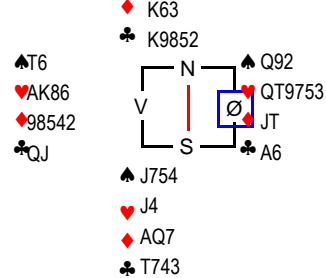

Kontraksverdi	Frekvens	NS	ØV
170	2	20,0	-20,0
140	11	7,0	-7,0
110	1	-5,0	5,0
100	3	-9,0	9,0
-100	2	-14,0	14,0
-140	2	-18,0	18,0
-300	1	-21,0	21,0