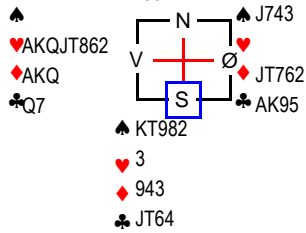

Kontraksverdi	Frekvens	NS	ØV
1400	1	972,0	-972,0
-710	6	535,0	-535,0
-1390	1	84,0	-84,0
-1460	30	15,0	-15,0
-2140	1	-476,0	476,0
-2210	8	-530,0	530,0

♠ KQ98 Mappenr: 10(10)
♥ K987 Rundenr: 4
♦ 52
♣ 752