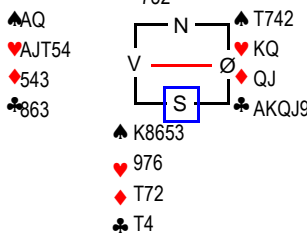

Kontraksverdi	Frekvens	NS	ØV
1100	3	746,0	-746,0
500	3	543,0	-543,0
100	4	384,0	-384,0
-200	4	216,0	-216,0
-600	1	-109,0	109,0
-620	1	-142,0	142,0
-630	2	-146,0	146,0
-650	16	-186,0	186,0
-660	3	-186,0	186,0
-690	10	-219,0	219,0

♠ AK93 Mappenr: 4(4)
♥ 8 Rundenr: 2
♦ 864
♣ Q9643