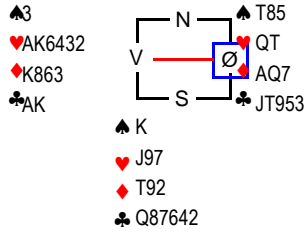

SPILLSTENSILER IMP, 05. august 2010

♠ AQJ97642 Mappenr: 6(6)
♥ 85 Rundenr: 2
♦ J54
♣

Kontraksverdi	Frekvens	NS	ØV
200	1	520,0	-520,0
-50	1	360,0	-360,0
-100	10	309,0	-309,0
-150	2	262,0	-262,0
-300	12	133,0	-133,0
-500	4	-51,0	51,0
-620	1	-159,0	159,0
-680	7	-206,0	206,0
-710	2	-229,0	229,0
-800	1	-293,0	293,0
-1370	2	-555,0	555,0
-1430	2	-601,0	601,0
-1460	2	-611,0	611,0

♠ AQJ2 Mappenr: 9(9)
♥ A9 Rundenr: 3
♦ T873
♣ A72