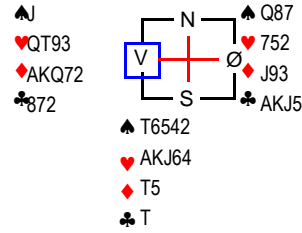

Kontraksverdi	Frekvens	NS	ØV
200	2	347,0	-347,0
140	6	285,0	-285,0
110	1	259,0	-259,0
100	3	253,0	-253,0
-100	4	58,0	-58,0
-110	6	45,0	-45,0
-120	8	30,0	-30,0
-180	2	-38,0	38,0
-200	6	-57,0	57,0
-500	1	-332,0	332,0
-600	4	-396,0	396,0
-630	2	-432,0	432,0
-670	1	-445,0	445,0
-800	1	-521,0	521,0

♠ J2 Mappenr: 5(5)
♥ 54 Rundenr: 2
♦ Q98
♣ KT9543