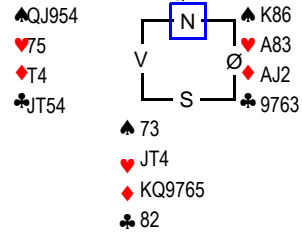

Kontraksverdi	Frekvens	NS	ØV
650	13	142,0	-142,0
620	20	98,0	-98,0
600	3	61,0	-61,0
500	1	-29,0	29,0
300	1	-235,0	235,0
200	1	-313,0	313,0
170	2	-343,0	343,0
150	2	-365,0	365,0
-100	4	-499,0	499,0