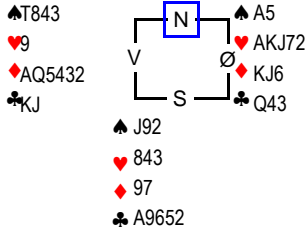

SPILLSTENSILER IMP, 05. august 2010

♠ KQ76 Mappenr: 1(1)
♥ QT65 Rundenr: 1
♦ T8
♣ T87

Kontraksverdi	Frekvens	NS	ØV
-210	1	334,0	-334,0
-400	2	157,0	-157,0
-420	1	119,0	-119,0
-430	2	114,0	-114,0
-460	12	74,0	-74,0
-490	21	33,0	-33,0
-520	2	-11,0	11,0
-920	4	-409,0	409,0
-990	2	-459,0	459,0