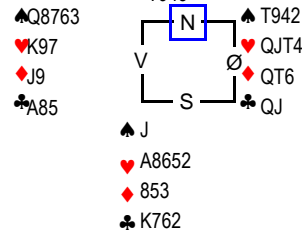

Kontraksverdi	Frekvens	NS	ØV
400	1	369,0	-369,0
300	3	271,0	-271,0
150	2	109,0	-109,0
130	10	83,0	-83,0
120	1	78,0	-78,0
110	5	51,0	-51,0
100	3	45,0	-45,0
90	1	35,0	-35,0
50	5	-15,0	15,0
-50	8	-134,0	134,0
-100	6	-197,0	197,0
-110	2	-202,0	202,0

♠ AT2 Mappenr: 12(44)
♥ KQ962 Rundenr: 15
♦ 83
♣ AKQ