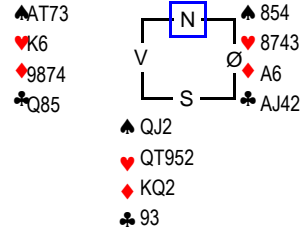

Kontraksverdi	Frekvens	NS	ØV
630	2	457,0	-457,0
600	2	437,0	-437,0
580	1	419,0	-419,0
200	3	63,0	-63,0
180	1	42,0	-42,0
170	1	38,0	-38,0
140	5	-3,0	3,0
150	9	-3,0	3,0
120	9	-44,0	44,0
110	2	-47,0	47,0
90	2	-77,0	77,0

♠ AK5 Mappenr: 11(43)
♥ 3 Rundenr: 15
♦ AK742
♣ T943