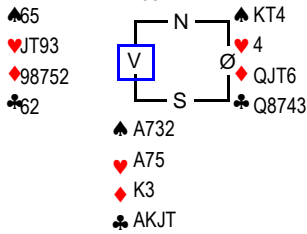

Kontraksverdi	Frekvens	NS	ØV
1700	1	661,0	-661,0
980	21	258,0	-258,0
990	5	258,0	-258,0
480	4	-122,0	122,0
-50	12	-410,0	410,0
-100	3	-441,0	441,0
-500	1	-638,0	638,0

♠ AQ73 Mappenr: 9(41)
♥ 7 Rundenr: 14
♦ J9876
♣ KQ7