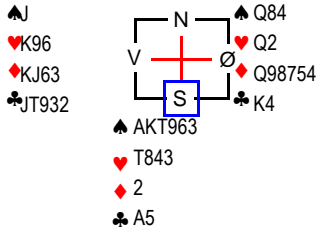

SPILLSTENSILER IMP, 05. august 2010

♠ 752 Mappenr: 7(39)
♥ AJ75 Rundenr: 13
♦ AT
♣ Q876

Kontraksverdi	Frekvens	NS	ØV
680	1	225,0	-225,0
650	17	189,0	-189,0
620	14	148,0	-148,0
200	1	-238,0	238,0
170	4	-260,0	260,0
140	2	-292,0	292,0
-100	6	-443,0	443,0
-200	2	-495,0	495,0

♠ QJ98 Mappenr: 8(40)
♥ KQ862 Rundenr: 14
♦ A4
♣ 95