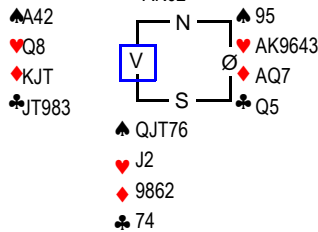

Kontraksverdi	Frekvens	NS	ØV
50	1	460,0	-460,0
-170	1	268,0	-268,0
-430	4	-12,0	12,0
-420	37	-12,0	12,0
-460	3	-59,0	59,0
-450	1	-59,0	59,0