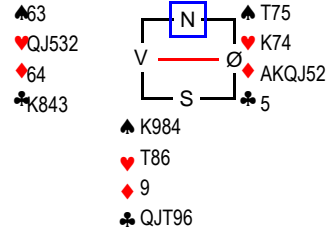

Kontraksverdi	Frekvens	NS	ØV
480	1	375,0	-375,0
450	1	338,0	-338,0
420	6	318,0	-318,0
200	2	93,0	-93,0
170	3	59,0	-59,0
140	2	33,0	-33,0
110	5	-7,0	7,0
100	1	-30,0	30,0
90	16	-37,0	37,0
-50	4	-199,0	199,0
-90	1	-242,0	242,0
-100	1	-250,0	250,0
-110	1	-256,0	256,0
-130	3	-283,0	283,0

♠ AQ65 Mappenr: 7(7)
♥ 9754 Rundenr: 3
♦ 85
♣ 832