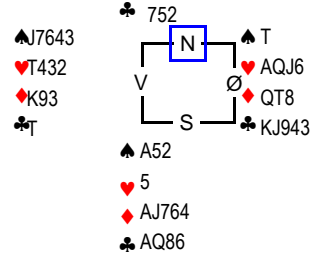

Kontraksverdi	Frekvens	NS	ØV
690	1	500,0	-500,0
630	1	466,0	-466,0
600	3	445,0	-445,0
500	1	387,0	-387,0
400	1	315,0	-315,0
200	6	125,0	-125,0
180	2	106,0	-106,0
150	4	65,0	-65,0
120	1	45,0	-45,0
110	2	23,0	-23,0
100	2	9,0	-9,0
90	3	4,0	-4,0
-100	10	-190,0	190,0
-110	3	-192,0	192,0
-140	3	-230,0	230,0
-200	4	-295,0	295,0

♠ K83 Mappenr: 8(8)
♥ T75 Rundenr: 3
♦ 543
♣ AK62