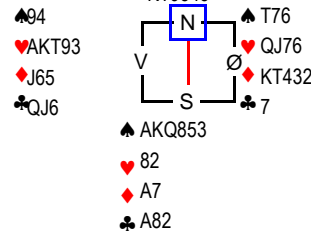

Kontraksverdi	Frekvens	NS	ØV
790	1	480,0	-480,0
650	2	398,0	-398,0
620	4	365,0	-365,0
500	6	270,0	-270,0
300	1	77,0	-77,0
200	1	-24,0	24,0
170	8	-62,0	62,0
150	3	-92,0	92,0
140	9	-95,0	95,0
120	2	-130,0	130,0
100	3	-144,0	144,0
50	2	-200,0	200,0
-100	5	-338,0	338,0