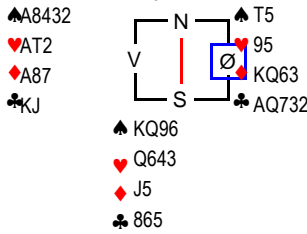

♠ J7 Mappenr: 2(2)
♥ KJ87 Rundenr: 1
♦ T942
♣ T94

Kontraksverdi	Frekvens	NS	ØV
100	1	476,0	-476,0
50	2	434,0	-434,0
-180	2	236,0	-236,0
-210	1	224,0	-224,0
-400	2	0,0	0,0
-430	31	-42,0	42,0
-460	7	-87,0	87,0
-490	1	-129,0	129,0