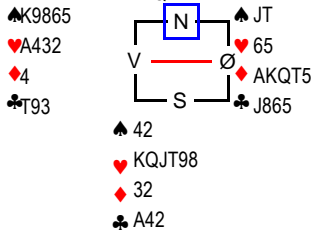

Kontraksverdi	Frekvens	NS	ØV
1100	1	573,0	-573,0
590	2	249,0	-249,0
550	1	210,0	-210,0
500	1	145,0	-145,0
460	1	102,0	-102,0
430	5	62,0	-62,0
420	14	58,0	-58,0
400	10	23,0	-23,0
300	1	-86,0	86,0
200	1	-201,0	201,0
170	6	-225,0	225,0
140	3	-258,0	258,0
-100	1	-469,0	469,0

♠ K96 Mappenr: 10(42)
♥ AJ Rundenr: 14
♦ JT53
♣ KT76